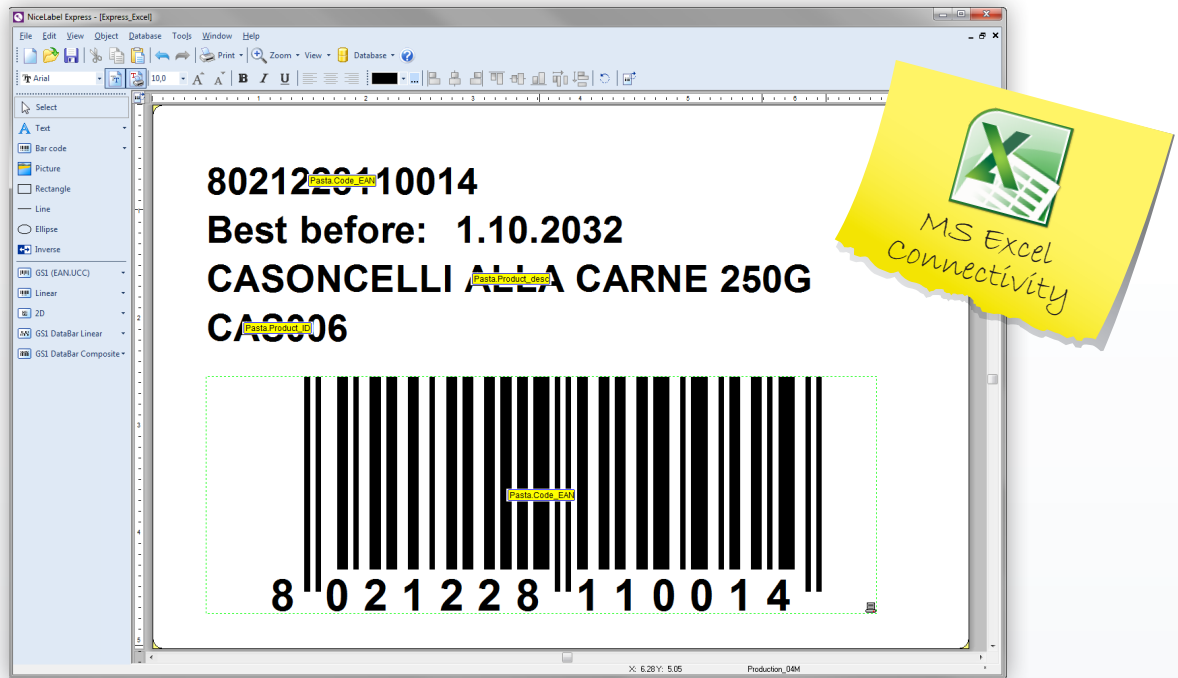

6

NiceLabel DESIGNER EXPRESS

**The most affordable way to print labels
from a database**

The Full Spectrum of Labeling Software

NiceLabel 

Basic labeling for small business

Design basic barcode labels in minutes and use Microsoft Excel as a simple database.

Easy label designer

Benefits

Easily create bar code labels

Designer Express wizards help you quickly and easily design labels. You can start printing finished labels in minutes.

Use Excel as a database

You're already familiar with MS Excel, why not use it to improve your labeling? Rather than create 10 identical labels, design 1 and use 10 rows of spreadsheet data.

Print to any type of printer

Designer Express delivers maximum performance and control of label printers when used with NiceDrivers. You can also use any laser or inkjet printer.

Solves basic labeling needs